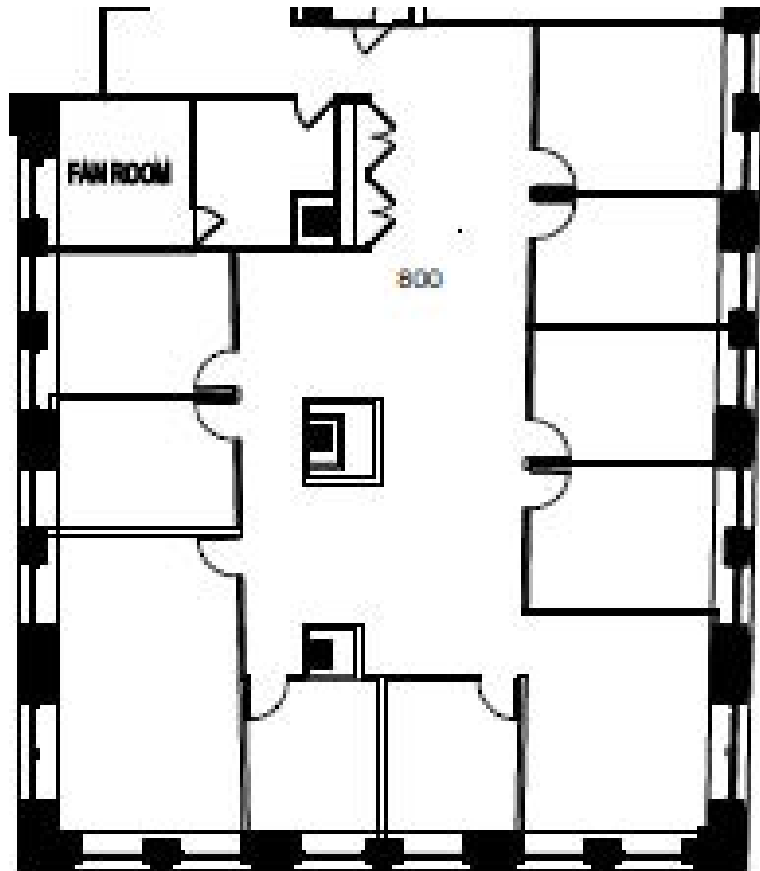

MOVE-IN READY SUITE

SUITE 800

RSF | 4,485 SQ. FT

OCCUPANCY | IMMEDIATE

- Only 1-month security deposit required
- Great Value, Unbeatable price
- Ideal Location in the Loop
- 10 refreshingly spacious private offices
- Great space for privacy
- River Views
- Fitness Center
- Move-in Ready!