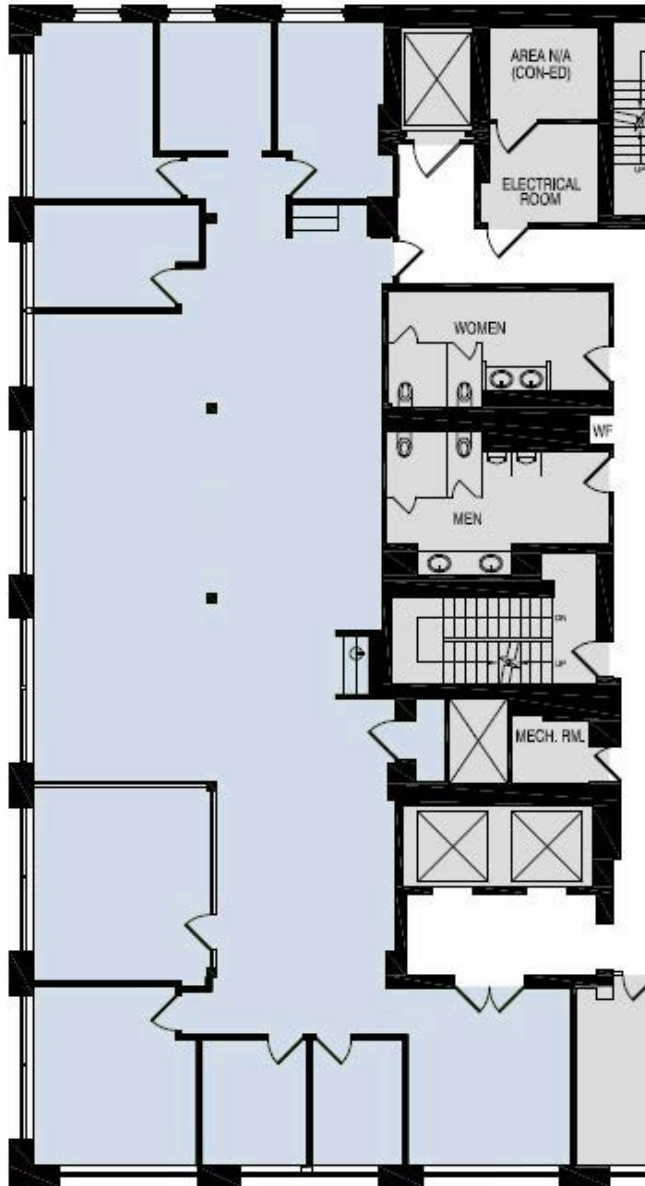

MOVE-IN READY SUITE

SUITE 400

RSF | 4,280 SQ. FT

OCCUPANCY | IMMEDIATE

STARTING LEASING RATE | \$32 PSF

- Only 1-month security deposit required
- Great Value, Unbeatable price
- Ideal Location in River North
- On-site parking available
- Move-in Ready!